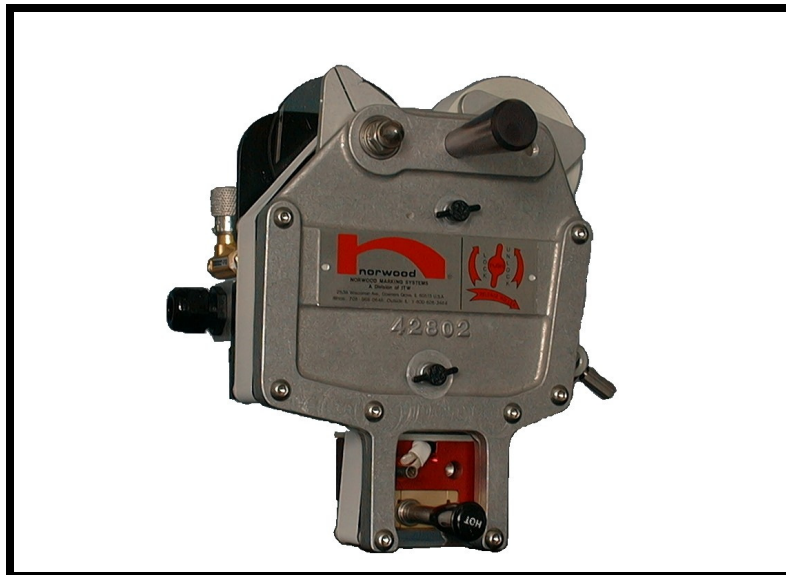

## MODEL LN-CODER HOT STAMP IMPRINTER

*Serving the packaging industry for over 40 years.*

Model LN-Coder (long nose) provides the highest quality marking system for imprinting variable information on parts or packages in concave or offset applications. The LN-coder has an extended printing head to reach into an area requiring imprinting.

### Feature & Benefits

- ◆ Cassette allows ribbon changes in seconds
- ◆ Norwood manufactured ribbon & type—consistent quality imprints
- ◆ Can be installed on vertical form-fill-seal, intermittent-motion cartoners, labeling equipment, and in custom applications

# Specifications

Imprint Size	1" x 1" (maximum ribbon width 1 1/8")
Speed	Up to 400 imprints per minute
Dimensions	Imprinter (W x H x D) - 9" x 12 1/4" x 8 1/8"
Metric Equivalent (in millimeters)	Imprint size—25.4 x 25.4 Dimensions—228.6 x 311.15 x 206.375
Air	40—50 PSI
Power Equipment	Electrical Standard: 110 volts AC, 60 HZ, 2A
Actuation	Air cylinder
Ribbon	600' rolls
Type	Single character or logos (multiple characters on one piece) Hardened steel, silicone, and polymer type